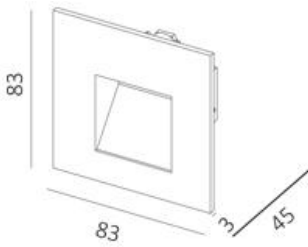

WL3019

3W IP21 Multi Step Light

Description

Step Light for indoor use.
5 different bezels
3 different installations
Triac dimmable driver
Built-in driver

⌀ 65mm
5-25mm

Finish

Dark grey

Material

Aluminium

TECHNICAL CHARACTERISTICS

Light source

Light source: Cree XPE-2
Output (W):700mA 3V 2.1W
Total power consumption (W): 3
Color temperature: 2700K/3000K/4000K
CRI: 80
Photobiological risk: RG1
Real Lumen: 180
Qty Leds: 1
Lm/Real W: 63
Life Time: 50.000h L90B20
MacAdam steps: 3
UGR:19