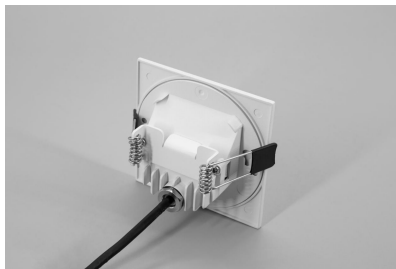

WL3019

3W IP21 Multi Step Light

Description

Step Light for indoor use.
5 different bezels
3 different installations
Triac dimmable driver
Built-in driver

⌀ 65mm
5-25mm

Finish

Dark grey

Material

Aluminium

TECHNICAL CHARACTERISTICS

Light source

Light source: Cree XPE-2
Output (W):700mA 3V 2.1W
Total power consumption (W): 3
Color temperature: 2700K/3000K/4000K
CRI: 80
Photobiological risk: RG1
Real Lumen: 180
Qty Leds: 1
Lm/Real W: 63
Life Time: 50.000h L90B20
MacAdam steps: 3
UGR:19

GEAR

This product is supplied with gear.
ACTEC Triac dimmable driver

Luminaire

IP21 for indoor using
crossing: No
Warranty: 5 Years

The photograph may not match the reference exactly. Please read the product description to identify the finish.