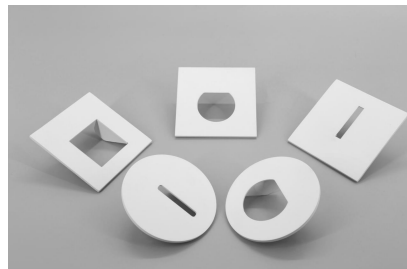

WL3019

3W IP21 Multi Step Light

Description

Step Light for indoor use.
5 different bezels
3 different installations
Triac dimmable driver
Built-in driver

⌀ 65mm
5-25mm

Finish

Dark grey

Material

Aluminium

TECHNICAL CHARACTERISTICS

Light source

Light source: Cree XPE-2
Output (W):700mA 3V 2.1W
Total power consumption (W): 3
Color temperature: 2700K/3000K/4000K
CRI: 80
Photobiological risk: RG1
Real Lumen: 180
Qty Leds: 1
Lm/Real W: 63
Life Time: 50.000h L90B20
MacAdam steps: 3
UGR:19

GEAR

This product is supplied with gear.
ACTEC Triac dimmable driver

Luminaire

IP21 for indoor using
crossing: No
Warranty: 5 Years

The photograph may not match the reference exactly. Please read the product description to identify the finish.