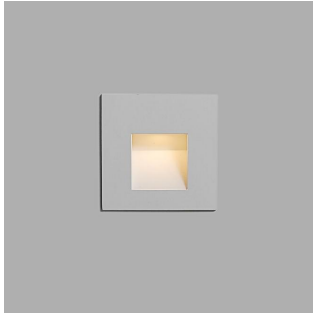

WL3019

3W IP21 Multi Step Light

Description

Step Light for indoor use.
5 different bezels
3 different installations
Triac dimmable driver
Built-in driver

⌀ 65mm
5-25mm

Finish

Dark grey

Material

Aluminium

TECHNICAL CHARACTERISTICS

Light source

Light source: Cree XPE-2
Output (W):700mA 3V 2.1W
Total power consumption (W): 3
Color temperature: 2700K/3000K/4000K
CRI: 80
Photobiological risk: RG1
Real Lumen: 180
Qty Leds: 1
Lm/Real W: 63
Life Time: 50.000h L90B20
MacAdam steps: 3
UGR:19